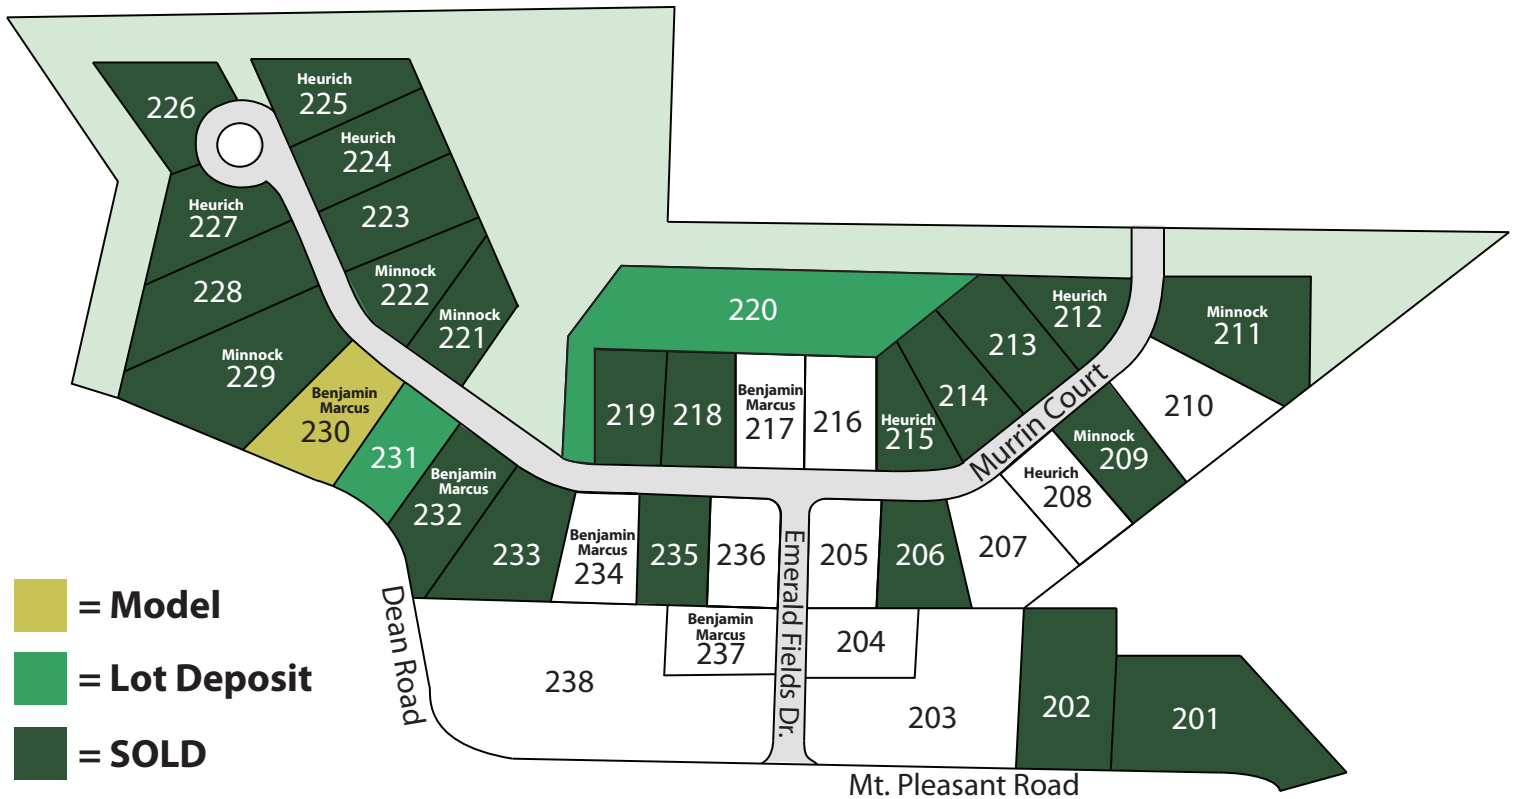

Plot Plan

For more information call Bridget Minnock
at (C) 412.849.2762 or (O) 724.776.3686
EmeraldFieldsatPine.com

BERKSHIRE HATHAWAY
HomeServices

The Preferred Realty